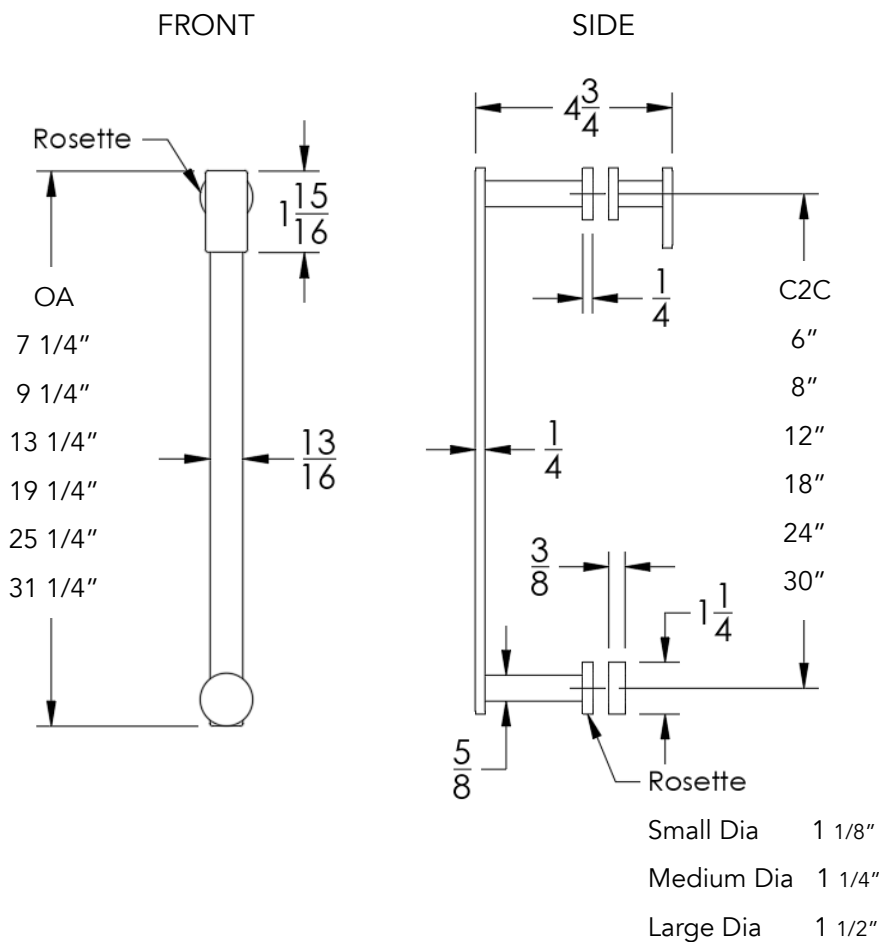

Small Rosette
(Dia 1 1/8")

Medium Rosette
(Dia 1 1/4")

Large Rosette
(Dia 1 1/2")

Single Door Handle
with Knob shown
with a medium Rosette

COLLECTION FOREST

SINGLE DOOR HANDLE WITH KNOB

Model	Product	Finishes Available
-------	---------	--------------------

OA	C2C	Small Rosette	Medium Rosette	Large Rosette
7 1/4"	6"	FRS-SDKN6-SR	FRS-SDKN6-MR	FRS-SDKN6-LR
9 1/4"	8"	FRS-SDKN8-SR	FRS-SDKN8-MR	FRS-SDKN8-LR
13 1/4"	12"	FRS-SDKN12-SR	FRS-SDKN12-MR	FRS-SDKN12-LR
19 1/4"	18"	FRS-SDKN18-SR	FRS-SDKN18-MR	FRS-SDKN18-LR
25 1/4"	24"	FRS-SDKN24-SR	FRS-SDKN24-MR	FRS-SDKN24-LR
31 1/4"	30"	FRS-SDKN30-SR	FRS-SDKN30-MR	FRS-SDKN30-LR

Installation Notes: Center to center hole drilling dimension are same as mentioned in column. Diameter of glass hole for installation is 1/2".

Standard hardware supplied can accommodate glass thicknesses 1/4" to 1/2". Please contact us for custom hardware in case glass thickness exceeds 1/2".

Small Rosette
(Dia 1 1/8")

Medium Rosette
(Dia 1 1/4")

Large Rosette
(Dia 1 1/2")

Dimensions in inches

NOTE: Dimensions subject to change without notice.